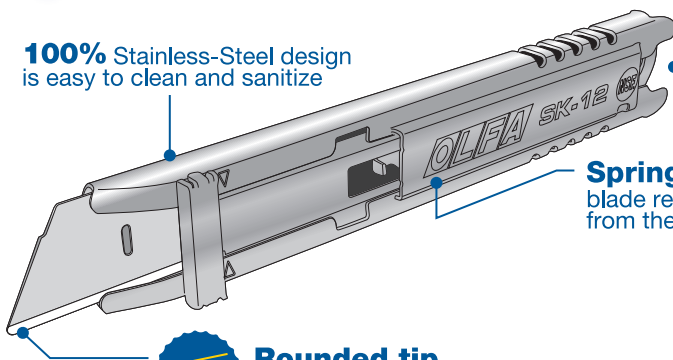

FEATURES

100% Stainless-Steel design is easy to clean and sanitize

Flush vents allow for thorough cleaning

Spring-activated blade retracts when lifted from the cutting surface

BONUS **Rounded tip** reduces punctures and risk of contamination from broken tips