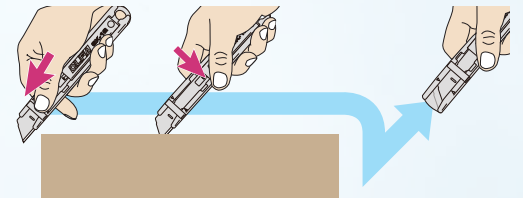

+3

Rounded-Tip Blades [SKB-2S-R]

DESIGN OBJECTIVE

The bonus rounded tip blades reduce injuries, damage to content, and the risk of contamination from broken tips.

The spring-activated blade self-retracts with the release of the blade slide. The powerful stainless-steel spring maintains blade tension to cut with confidence. Flush vents coupled with a simple design make this cutter easy to clean and sanitize.

! Metal Detector is NOT always perfect: Detecting ability also differs depending on the machine and/or category of food being detected.

TARGET MARKET & MARKET TRENDS

The NSF-certified SK-12 is 100% made of magnetic stainless-steel that is detectable with metal detectors.

The OLFA SK-12 Stainless-Steel Self-Retracting Safety Cutter is a must-have in food processing locations. Magnetic stainless-steel is the best possible choice to strike a balance between washability and metal detectability.